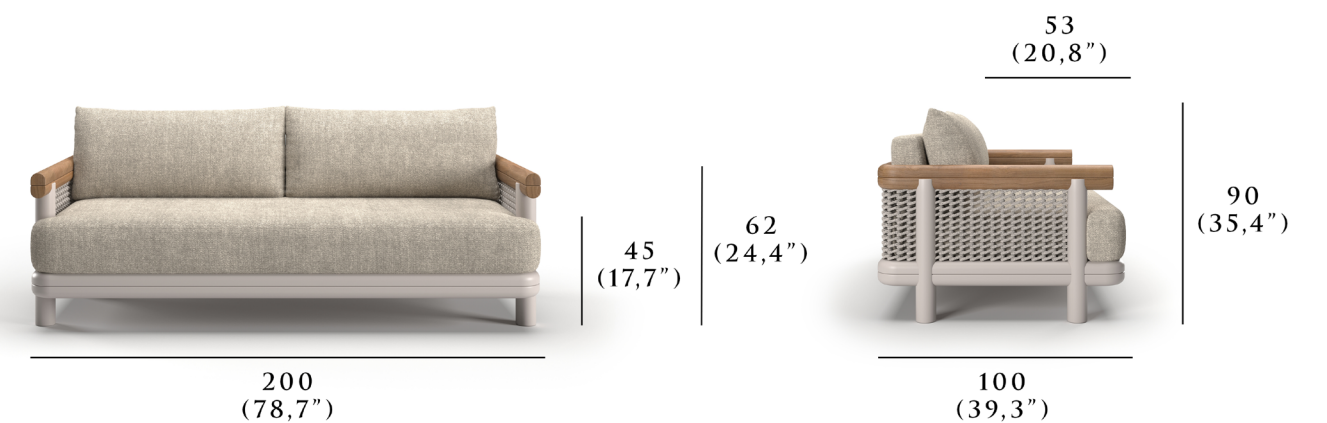

PRODUCT SHEET

ALVO COLLECTION

2 SEATER SOFA
STUDIO ROTOLO

SNOC

ALVO

2 SEATER SOFA

The Alvo Collection brings a fresh material expression to SNOC's identity, combining bold aluminium profiles with warm teak details and natural woven textures. The lounge group consists of an armchair, a 2-seater, and a 3-seater, each shaped with clear geometry and a calm, contemporary character.

Expanding the collection's scope, Alvo includes a modular system that can be arranged with integrated table elements, a daybed module, and a sunbed, enabling adaptable layouts across various outdoor environments. With dining pieces available in two table sizes, the collection maintains a consistent and refined design language across all typologies.

PRODUCT CODE

ALV-01-FSCB02-AL05-RC06-LUM003 - Fern
 ALV-01-FSCB03-AL03-RC07-LUM005 - Bisque

PRODUCT DETAILS

Produced from rope and powder coated aluminum suitable for outdoor conditions.

DIMENSIONS

Height: 62 cm | 24.4"
 Width: 200 cm | 78.7"
 Depth: 100 cm | 39.3"
 Seat Height: 45 cm | 17.7"
 Seat Depth: 53 cm | 20.8"
 Armrest Height: 90 cm | 35.4"
 Weight: 100 kg | 220.46 lbs