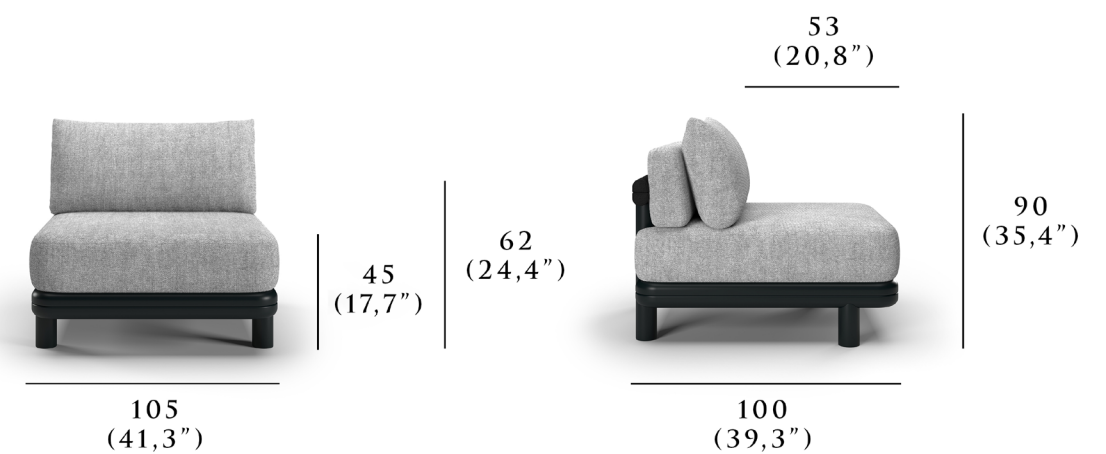

### DIMENSIONS

Height: 62 cm | 24.4"  
 Width: 105 cm | 41.3"  
 Depth: 100 cm | 39.3"  
 Seat Height: 45 cm | 17.7"  
 Seat Depth: 53 cm | 20.8"  
 Armrest Height: 90 cm | 35.4"  
 Weight: 60 kg | 132.27 lbs