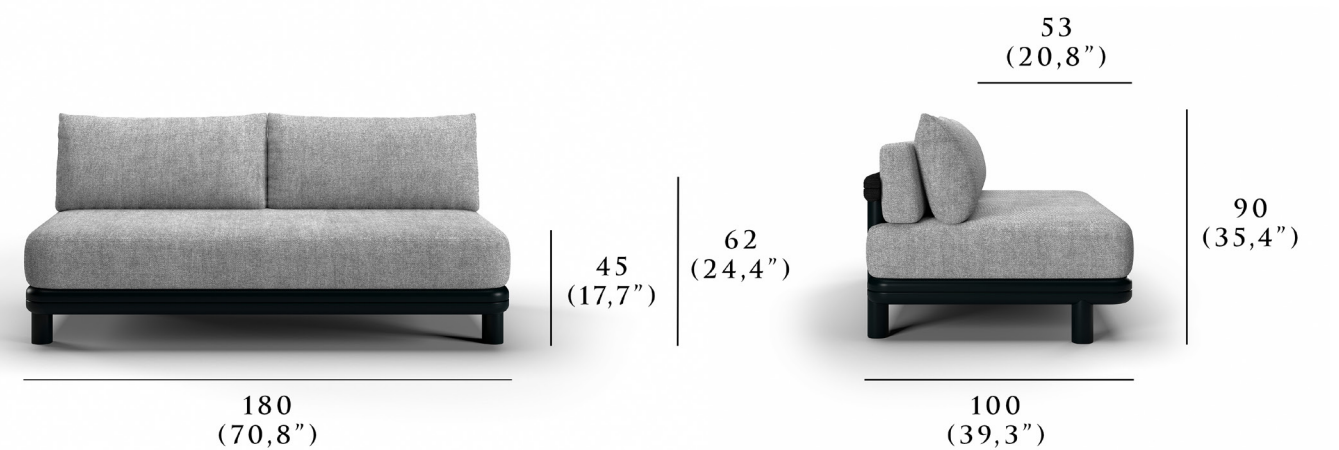

### DIMENSIONS

Height: 62 cm | 24.4"  
 Width: 180 cm | 70.8"  
 Depth: 100 cm | 39.3"  
 Seat Height: 45 cm | 17.7"  
 Seat Depth: 53 cm | 20.8"  
 Armrest Height: 90 cm | 35.4"  
 Weight: 90 kg | 198.41 lbs