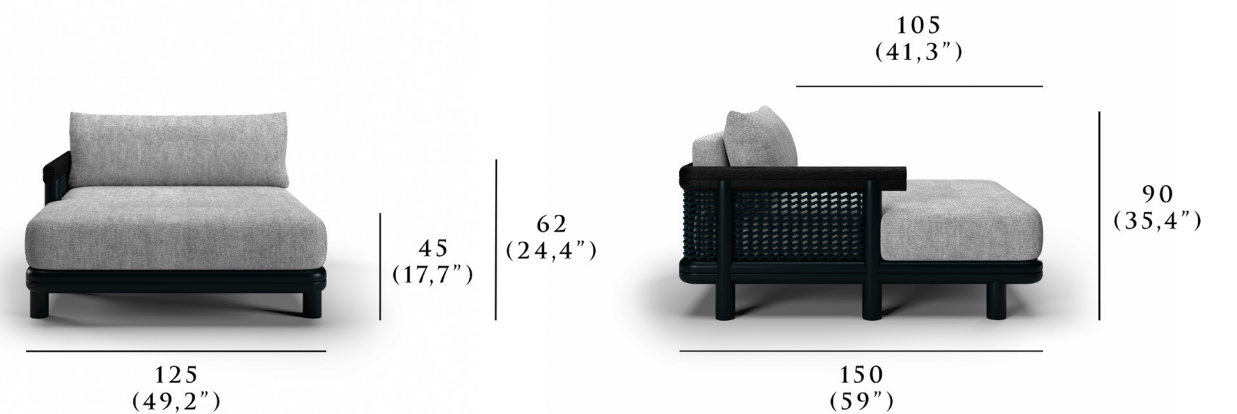

PRODUCT CODE

ALV-29-FSCB02-AL05-RC06-LUM003 - Fern
 ALV-29-FSCB03-AL03-RC07-LUM005 - Bisque

PRODUCT DETAILS

Produced from rope and powder coated aluminum suitable for outdoor conditions.

DIMENSIONS

Height: 62 cm | 24.4"
 Width: 125,2 cm | 49.2"
 Depth: 150 cm | 59"
 Seat Height: 45 cm | 17.7"
 Seat Depth: 105 cm | 41.3"
 Armrest Height: 90 cm | 35.4"
 Weight: 105 kg | 231.48 lbs