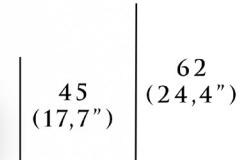

PRODUCT CODE

ALV-28-FSCB02-AL05-RC06-LUM003 - Fern
 ALV-28-FSCB03-AL03-RC07-LUM005 - Bisque

PRODUCT DETAILS

Produced from rope and powder coated aluminum suitable for outdoor conditions.

DIMENSIONS

Height:	62 cm 24.4"
Width:	125,2 cm 49.2"
Depth:	150 cm 59"
Seat Height:	45 cm 17.7"
Seat Depth:	105 cm 41.3"
Armrest Height:	90 cm 35.4"
Weight:	105 kg 231.48 lbs

125
(49,2")

snoc