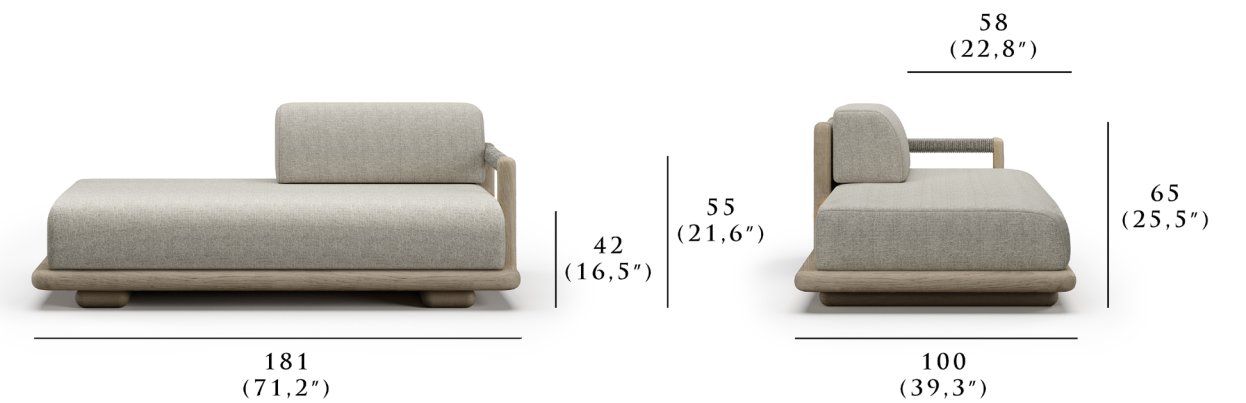

PRODUCT SHEET

CALEO COLLECTION

2 SEATER HALF BACKREST MODULE
STUDIO ROTOLO

SNOC

CALEO

2 SEATER HALF BACKREST MODULE

The Caleo Collection embodies understated luxury, blending contemporary form with timeless materials. Designed for outdoor living, this modular lounge set prioritizes comfort and adaptability, offering sleek, minimalist lines that define the space while maintaining flexibility.

Crafted with a refined Ash and Natural teak wood frame, the collection's modularity invites creative configurations, seamlessly adapting to diverse environments. Upholstered in soft yet durable fabrics, the seating delivers tactile warmth that beautifully contrasts with the solid structure, creating a harmonious blend of softness and strength. The Caleo Collection offers an experience of serene elegance and tranquility, transforming any setting into a sophisticated retreat.

DIMENSIONS

Height: 65 cm | 25.5"
 Width: 181 cm | 71.2"
 Depth: 100 cm | 39.3"
 Seat Height: 42 cm | 16.5"
 Seat Depth: 58 cm | 22.8"
 Weight: 120 kg / 264.55 lbs

snoc