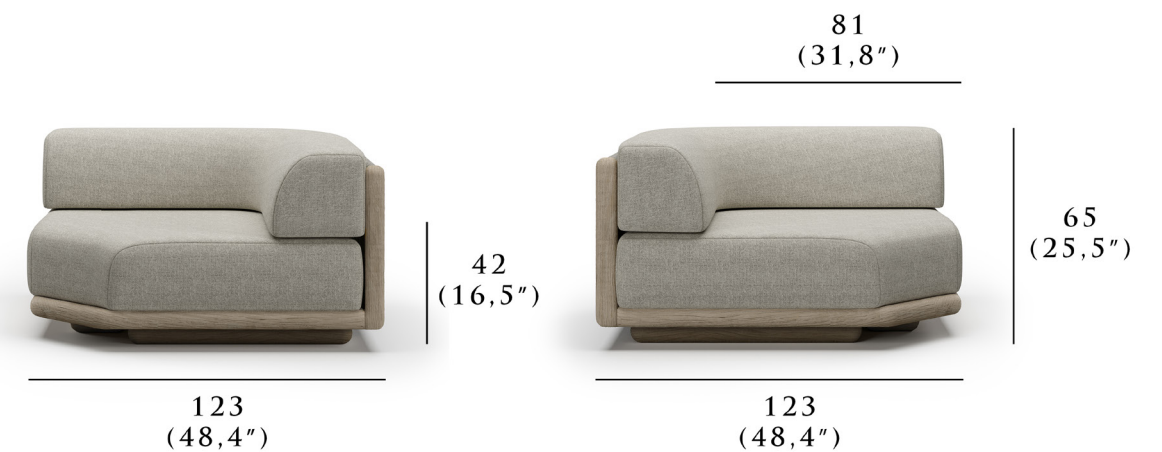

### DIMENSIONS

Height: 65 cm | 25.5"  
 Width: 123 cm | 48.4"  
 Depth: 123 cm | 48.4"  
 Seat Height: 42 cm | 16.5"  
 Seat Depth: 58 cm | 22.8"  
 Armrest Height: 55 cm | 21.6"  
 Weight: 95 kg / 209.43 lbs