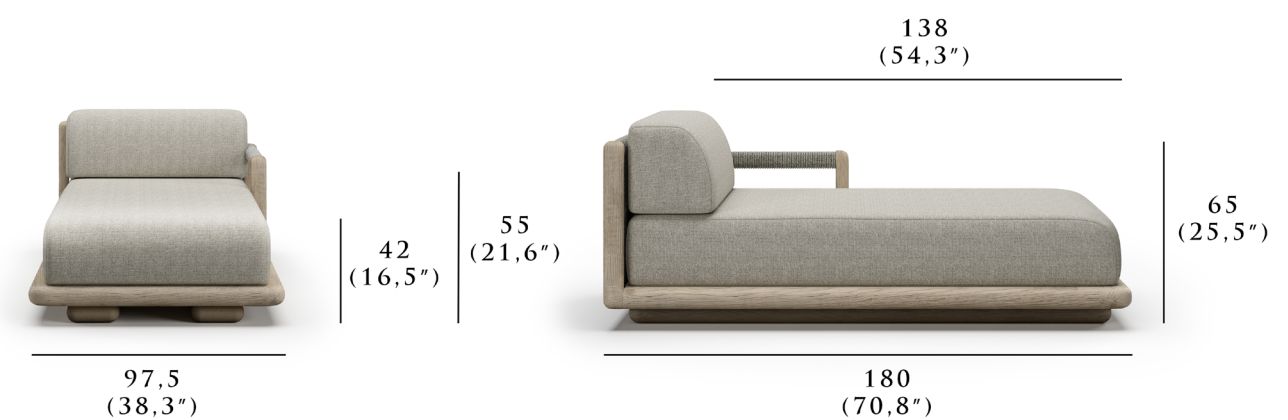

DIMENSIONS

Height: 65 cm | 25.5"
 Width: 97,5 cm | 38.3"
 Depth: 180 cm | 70.8"
 Seat Height: 42 cm | 16.5"
 Seat Depth: 138 cm | 54.3"
 Armrest Height: 55 cm | 21.6"
 Weight: 105 | 231.48 lbs

snoc