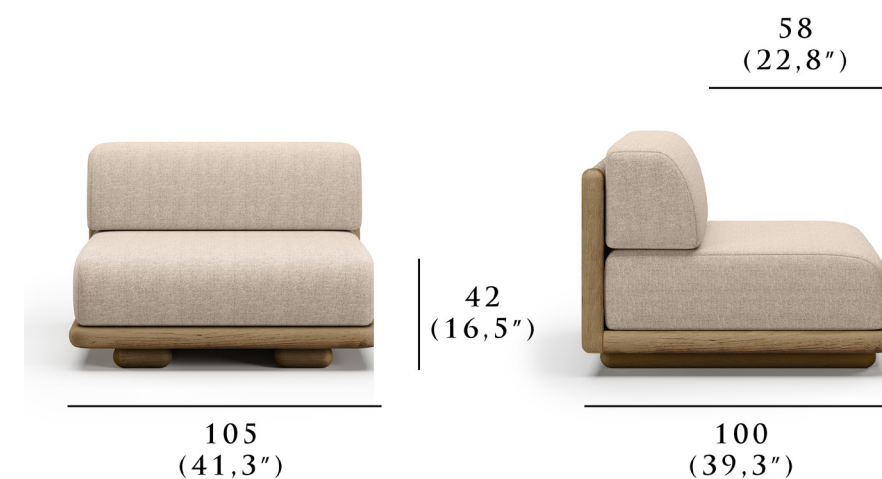

DIMENSIONS

Height: 65 cm | 25.5"
 Width: 105 cm | 41.3"
 Depth: 100 cm | 39.3"
 Seat Height: 42 cm | 16.5"
 Seat Depth: 58 cm | 22.8"
 Weight: 65 kg / 29.48 lbs

snoc