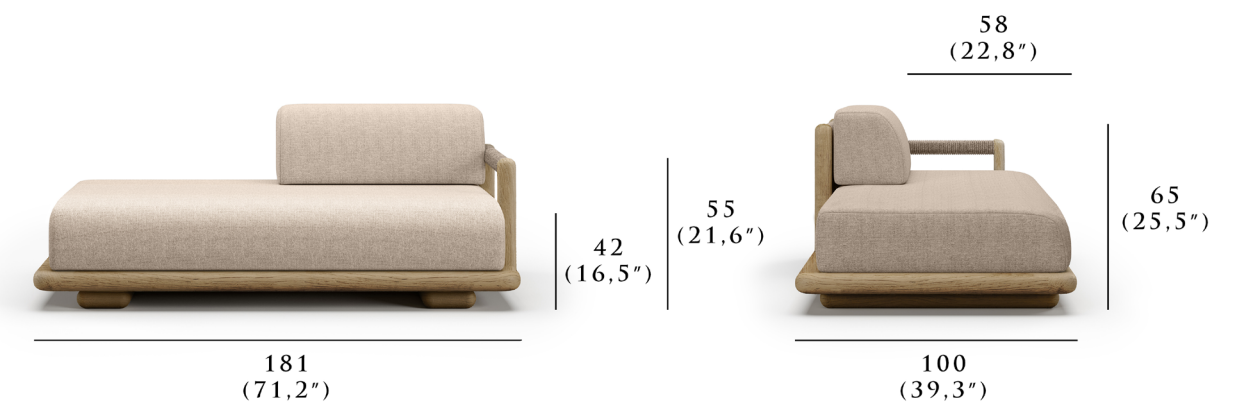

PRODUCT SHEET

CALEO COLLECTION

2 SEATER HALF BACKREST MODULE

STUDIO ROTOLO

snoc

CALEO

2 SEATER HALF BACKREST MODULE

The Caleo Collection embodies understated luxury, blending contemporary form with timeless materials. Designed for outdoor living, this modular lounge set prioritizes comfort and adaptability, offering sleek, minimalist lines that define the space while maintaining flexibility.

DIMENSIONS

Height: 65 cm | 25.5"
 Width: 181 cm | 71.2"
 Depth: 100 cm | 39.3"
 Seat Height: 42 cm | 16.5"
 Seat Depth: 58 cm | 22.8"
 Weight: 120 kg / 264.55 lbs

snoc