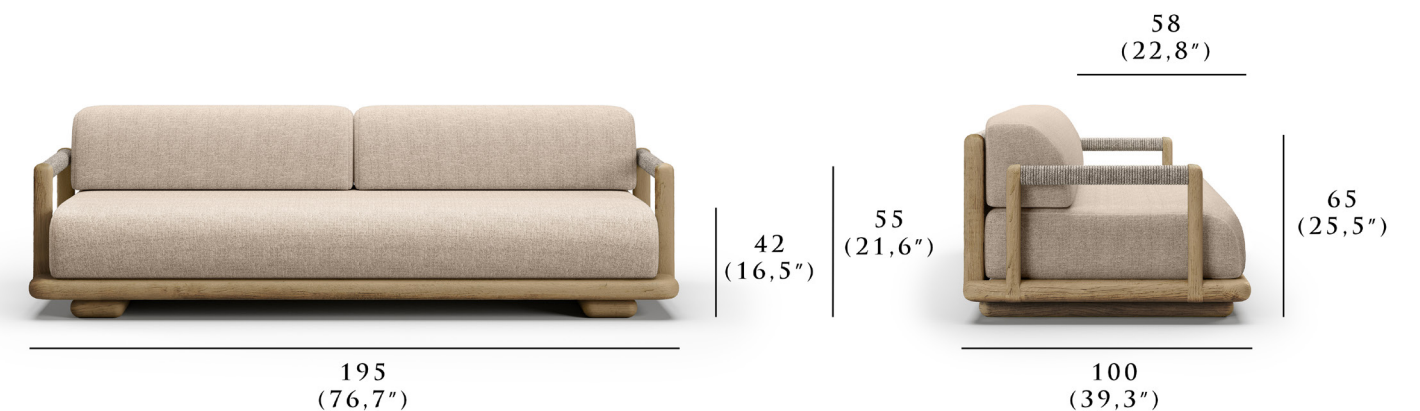

PRODUCT SHEET

CALEO COLLECTION

2 SEATER SOFA
STUDIO ROTOLO

SNOC

CALEO

2 SEATER SOFA

The Caleo Collection embodies understated luxury, blending contemporary form with timeless materials. Designed for outdoor living, this modular lounge set prioritizes comfort and adaptability, offering sleek, minimalist lines that define the space while maintaining flexibility.

Crafted with a refined Ash and Natural teak wood frame, the collection's modularity invites creative configurations, seamlessly adapting to diverse environments. Upholstered in soft yet durable fabrics, the seating delivers tactile warmth that beautifully contrasts with the solid structure, creating a harmonious blend of softness and strength. The Caleo Collection offers an experience of serene elegance and tranquility, transforming any setting into a sophisticated retreat.

DIMENSIONS

Height:	65 cm 25.5"
Width:	195 cm 76.7"
Depth:	100 cm 39.3"
Seat Height:	42 cm 16.5"
Seat Depth:	58 cm 22.8"
Armrest Height:	55 cm 21.6"
Weight:	105 kg / 231.48 lbs

snoc