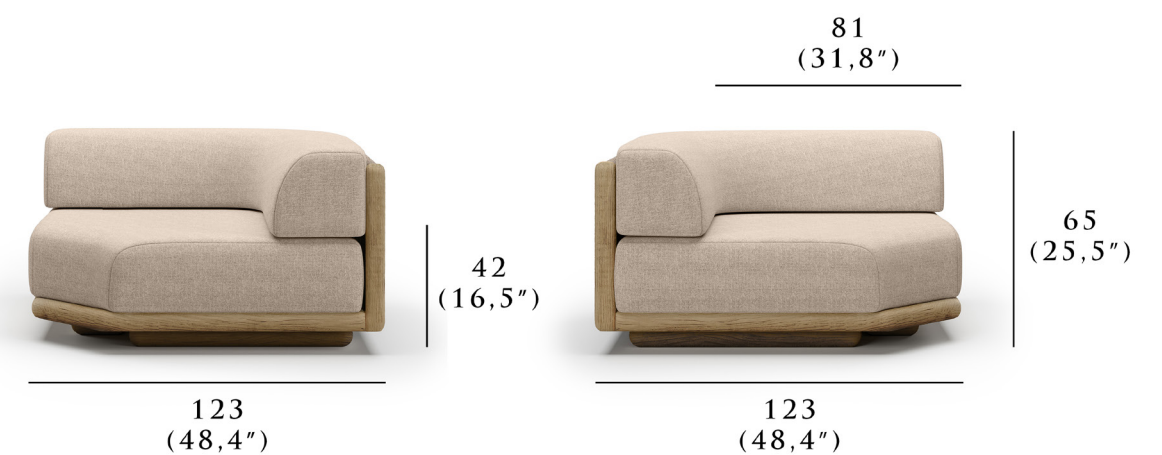

PRODUCT SHEET

CALEO COLLECTION

CORNER MODULE
STUDIO ROTOLO

SNOC

CALEO

CORNER MODULE

The Caleo Collection embodies understated luxury, blending contemporary form with timeless materials. Designed for outdoor living, this modular lounge set prioritizes comfort and adaptability, offering sleek, minimalist lines that define the space while maintaining flexibility.

DIMENSIONS

Height: 65 cm | 25.5"
 Width: 123 cm | 48.4"
 Depth: 123 cm | 48.4"
 Seat Height: 42 cm | 16.5"
 Seat Depth: 58 cm | 22.8"
 Armrest Height: 55 cm | 21.6"
 Weight: 95 kg / 209.43 lbs

snoc