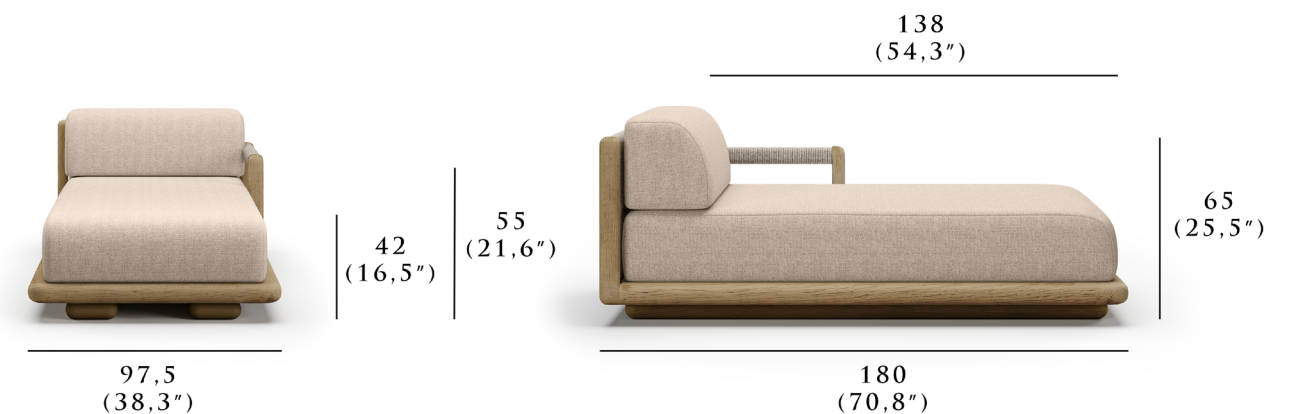

PRODUCT CODE

CAL-28-FSC001-RE04-SUN485 - Ash
CAL-28-FSC003-RE05-SUN482 - Natural

PRODUCT DETAILS

Produced from Forest Stewardship Council (FSC) certified teak wood and rope suitable for outdoor conditions.

DIMENSIONS

Height:	65 cm 25.5 "
Width:	97,5 cm 38.3 "
Depth:	180 cm 70.8 "
Seat Height:	42 cm 16.5 "
Seat Depth:	138 cm 54.3 "
Armrest Height	55 cm 21.6 "
Weight:	105 231.48 lbs

snoc