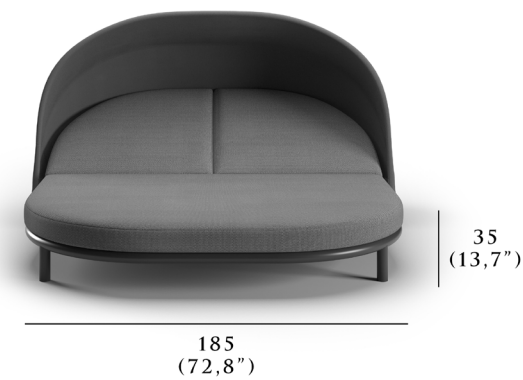

PRODUCT DETAILS

Produced from powder coated aluminum suitable for outdoor conditions.