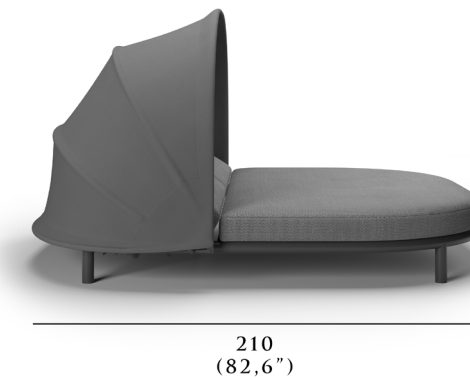

PRODUCT DETAILS

Produced from powder coated aluminum suitable for outdoor conditions.