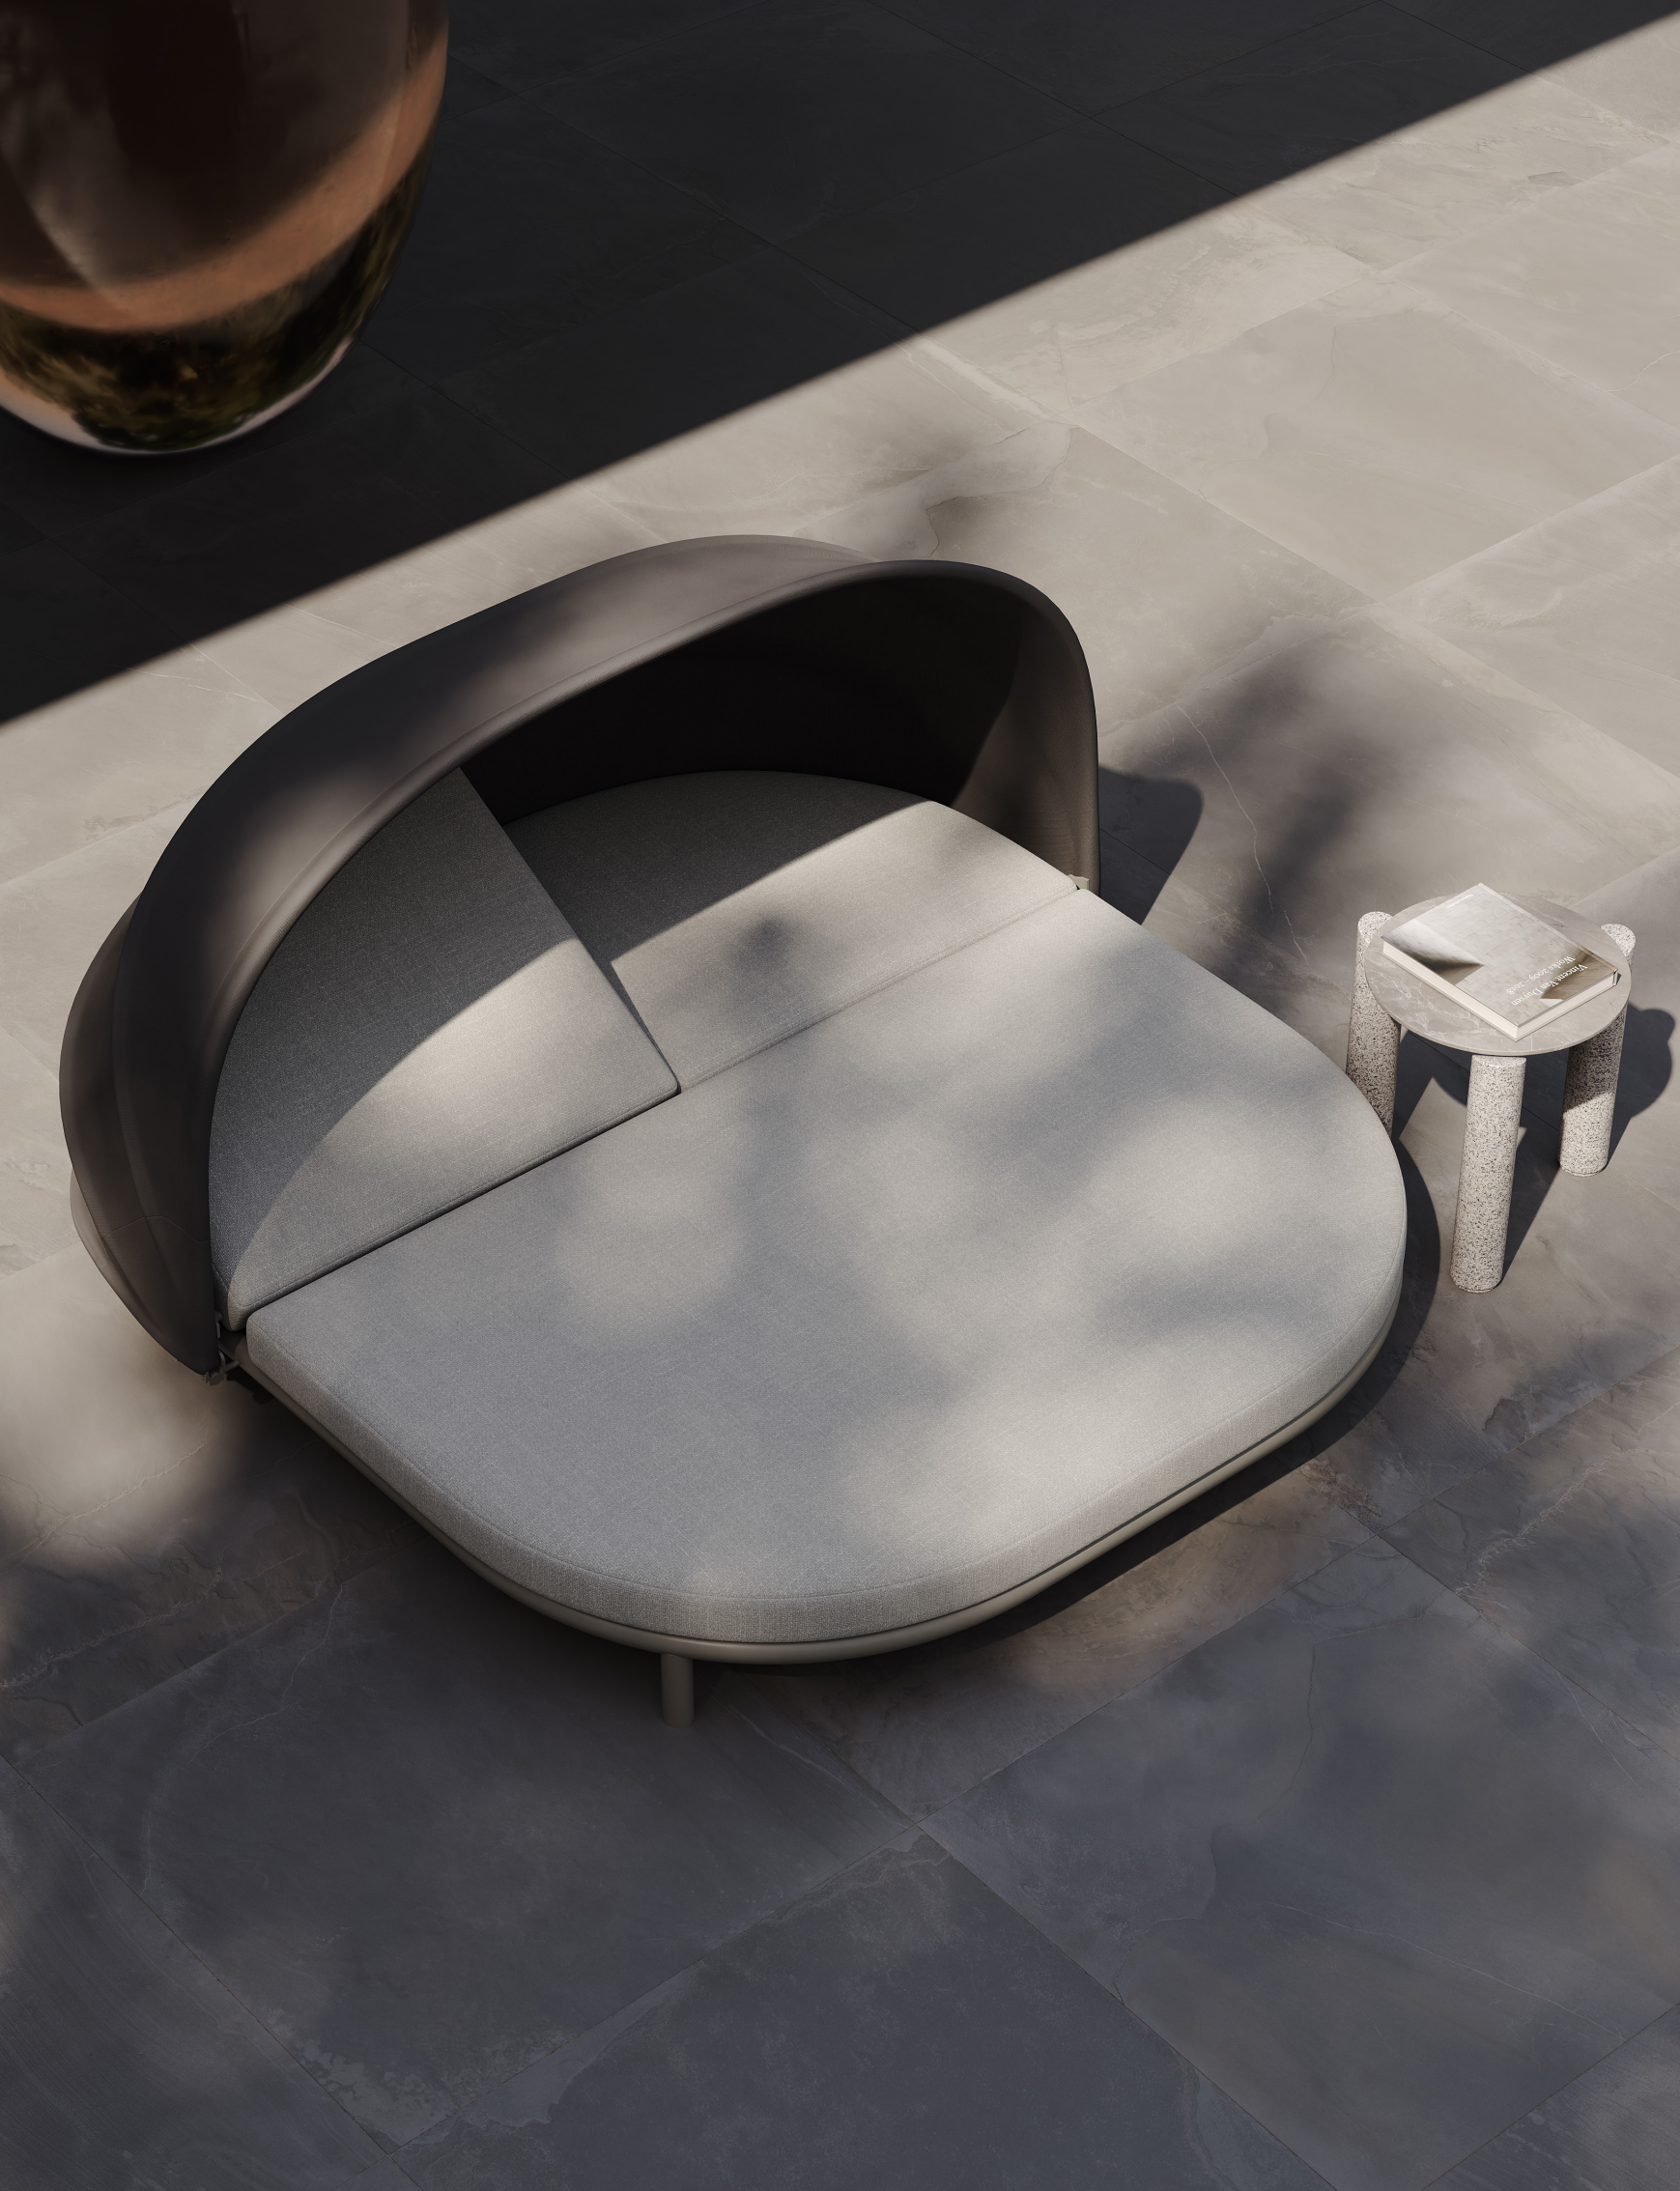

LORVAIN

DAYBED

The Lorvain Collection is defined by robust clarity, expressed through contours shaped with pure com-posure. Strong aluminium profiles and calm, confident lines give the pieces a grounded presence, while measured proportions keep the overall language refined and restrained.

The collection includes an armchair, a 2-seater, a 3-seater, a coffee table, a sun lounger, a daybed, forming a complete outdoor family with a consistent material attitude. The dining set continues this expression through the same structured aluminium framework, maintaining visual harmony across all typologies. Rope textures and colors were developed specifically for Lorvain, enriching the collection with subtle tactile nuance.

Balancing strength with simplicity, Lorvain offers a cohesive identity that feels durable, composed, and quietly elevated.

PRODUCT CODE

LOR-18-AL01-LUM512 - Silver
LOR-18-AL02-LUM006 - Nightfall

DIMENSIONS

Height: 35 cm | 13.7"
Width: 185 cm | 72.8"
Depth: 210 cm | 82.6"
Weight: 120 kg | 264.55 lbs

PRODUCT DETAILS

Produced from powder coated aluminum suitable for outdoor conditions.