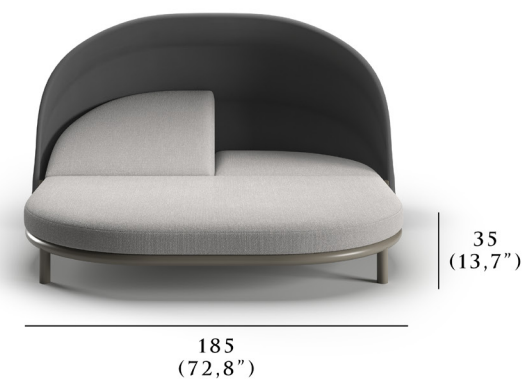

PRODUCT DETAILS

Produced from powder coated aluminum suitable for outdoor conditions.