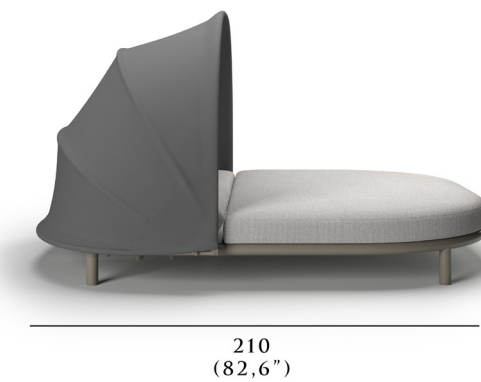

PRODUCT DETAILS

Produced from powder coated aluminum suitable for outdoor conditions.