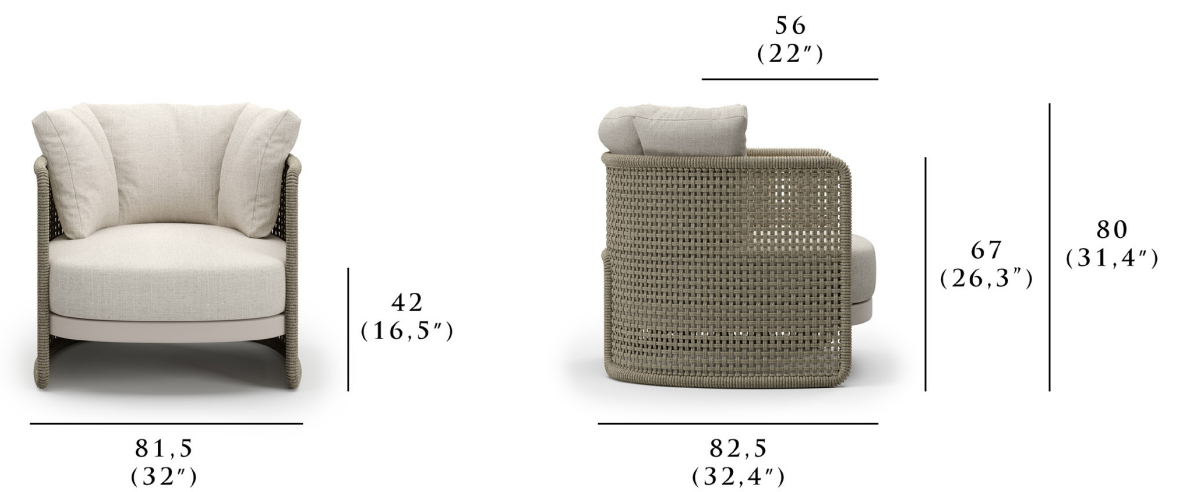

## DIMENSIONS

Height:	80 cm   31.5"
Width:	81,5 cm   32"
Depth:	82,5 cm   34.4"
Seat Height:	42 cm   16.5"
Seat Depth:	61,5 cm   24.2"
Armrest Height:	67 cm   26.3"
Weight:	14 kg   30.86 lbs

**snoc**