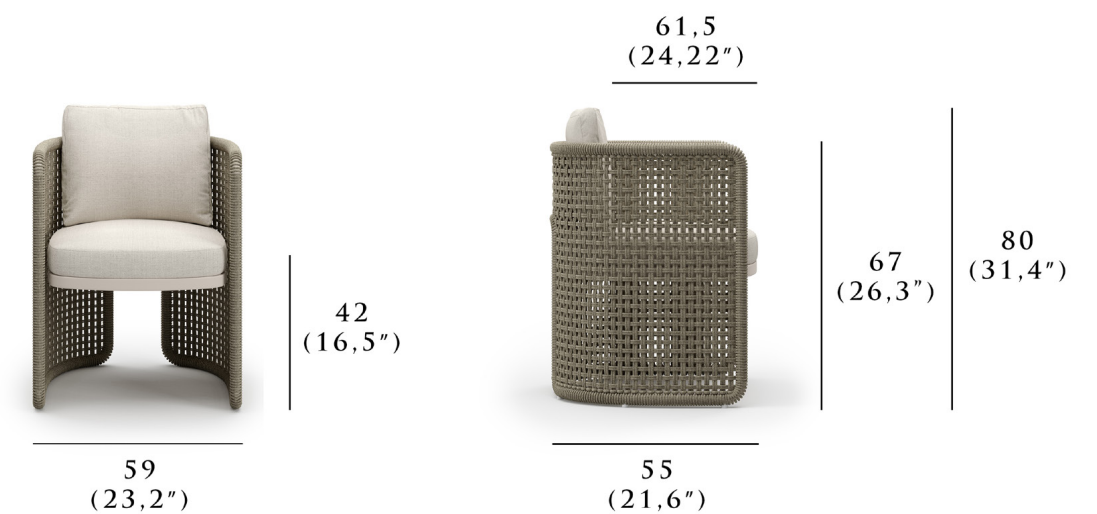

PRODUCT CODE

MIU-13-AL03-RC03-LUM254 - Bisque
 MIU-13-AL02-RC02-LUM255 - Nightfall

PRODUCT DETAILS

Produced from rope and powder coated aluminum suitable for outdoor conditions.

DIMENSIONS

Height: 80 cm | 31.4"
 Width: 59 cm | 23.2"
 Depth: 55 cm | 21.6"
 Seat Height: 42 cm | 16.5"
 Seat Depth: 61,5 cm | 24.22"
 Armrest Height: 67 cm | 26.3"
 Weight: 8 kg | 17.6 lbs