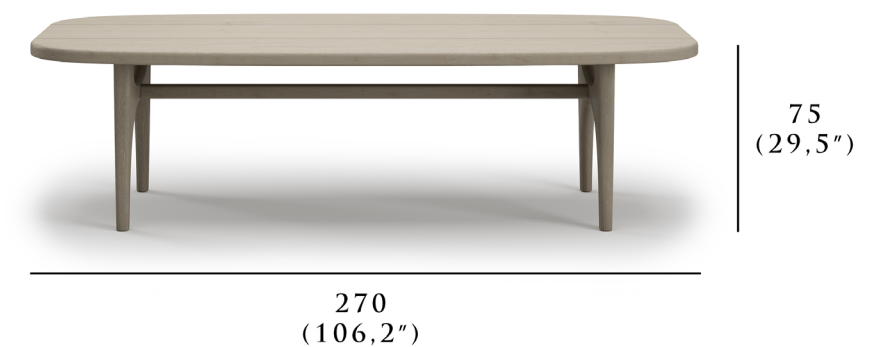

PRODUCT SHEET

WHALE COLLECTION

DINING TABLE
SNOC STUDIO

snoc

WHALE

DINING TABLE

The Whale Collection showcases an elegant and robust design, inspired by the form of a whale skeleton. This collection combines sustainable and natural materials with high-quality teak wood in balance. While strong and thick lines on the vertical plane make its design clear, its structure on the horizontal plane attracts attention.

In addition to its skeletal structure, wide seating details enhance comfort, offering relaxing experience. The collection features Sunbrella fabric options in Ash and Noche teak finishes, complemented by a coffee table set crafted from sandstone.

PRODUCT CODE

WHA-10-FSC001 - Ash
WHA-10-FSC002 - Noche

PRODUCT DETAILS

Produced from Forest Stewardship Council (FSC) certified teak wood suitable for outdoor conditions.

DIMENSIONS

Height: 75 cm | 29.5"
Width: 270 cm | 106.2"
Depth: 115 cm | 45.2"
Weight: 85 kg | 187.39 lbs