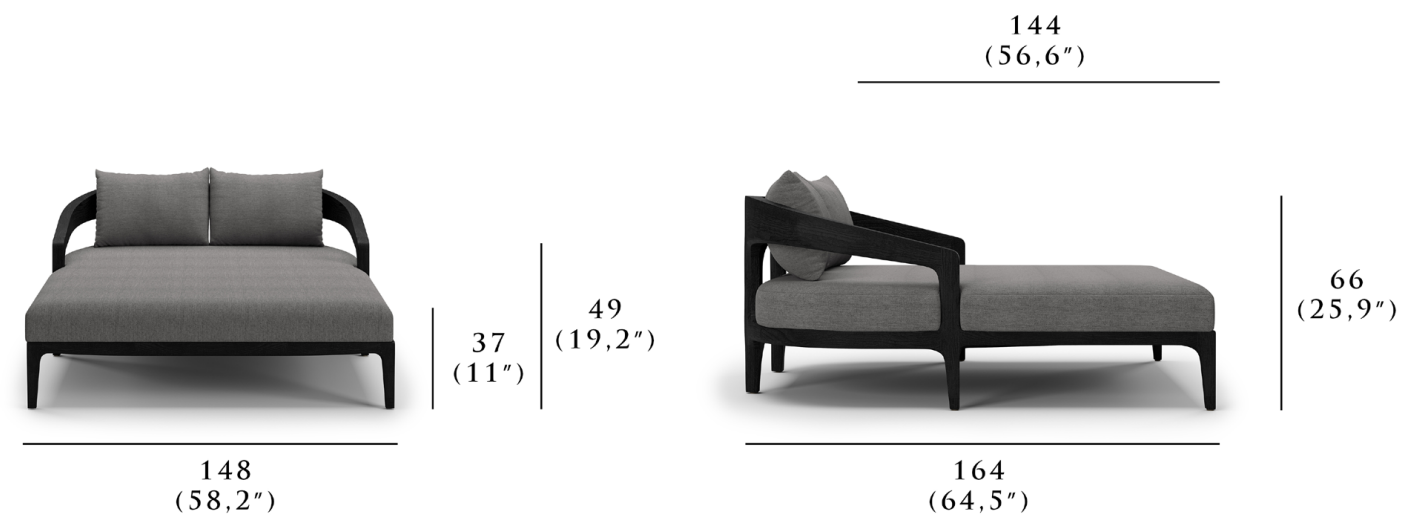

PRODUCT CODE

WHA-18-FSC001-SUN150 - Ash
 WHA-18-FSC002-SUN140 - Noche

PRODUCT DETAILS

Produced from Forest Stewardship Council (FSC) certified teak wood suitable for outdoor conditions.

DIMENSIONS

Height: 66 cm | 25.9"
 Width: 148 cm | 58.2"
 Depth: 164 cm | 64.5"
 Weight: 90 kg | 198.41 lbs